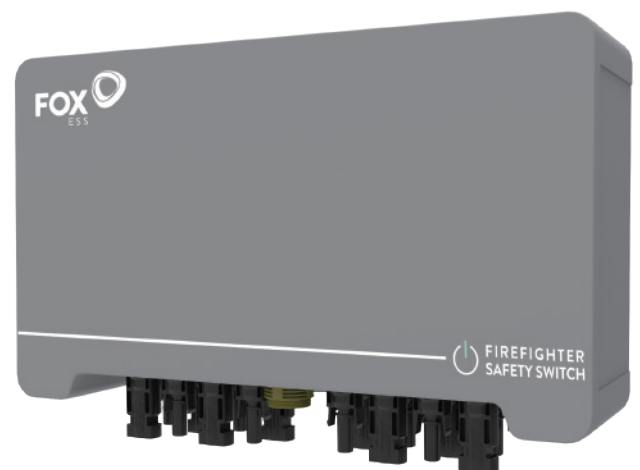

S-BOX PLUS

FIREFIGHTER SAFTY SWITCH

- Up to 4 strings
- Up to 100A
- Up to 1500Vdc
- CE certification
- Motor driven switch disconnection
- PC+ABS ,Robust plastic enclosure IP66
- Easy installation, plug and play
- Built-in DC isolator with TUV, CE, CB, SAA, UL
- Shut down automatically exceeding 70°C
- Equipped with breathing valve to avoid condensation inside the enclosure
- Applied to residential, commercial solar installations

FOX S-BOX PLUS

FIREFIGHTER SAFTY SWITCH

SPECIFICATIONS

No. of Strings	4
Poles	8
Max. String voltages (Vdc)	1500
Max. String current (A)	25/25/25/25
Number of strings	4
Switch wiring	8
Operating voltage	100Vac~270Vac
Nominal voltage	230Vac
Nominal current	30mA
Start up (loading) current	average 100mA
Switch on action current	max 300mA
Feedback contact	24Vdc - 300mA max
Operating temperature range	-20°C - +50°C
Max. operating temperature before automatic switch off	+70°C
Storage temperature range	-40°C - +85°C
Protection degree	IP66
Protection level	Class II
Certification	CE
DC Switch disconnect according to	EN 60947-1&3
Number of operations	10000